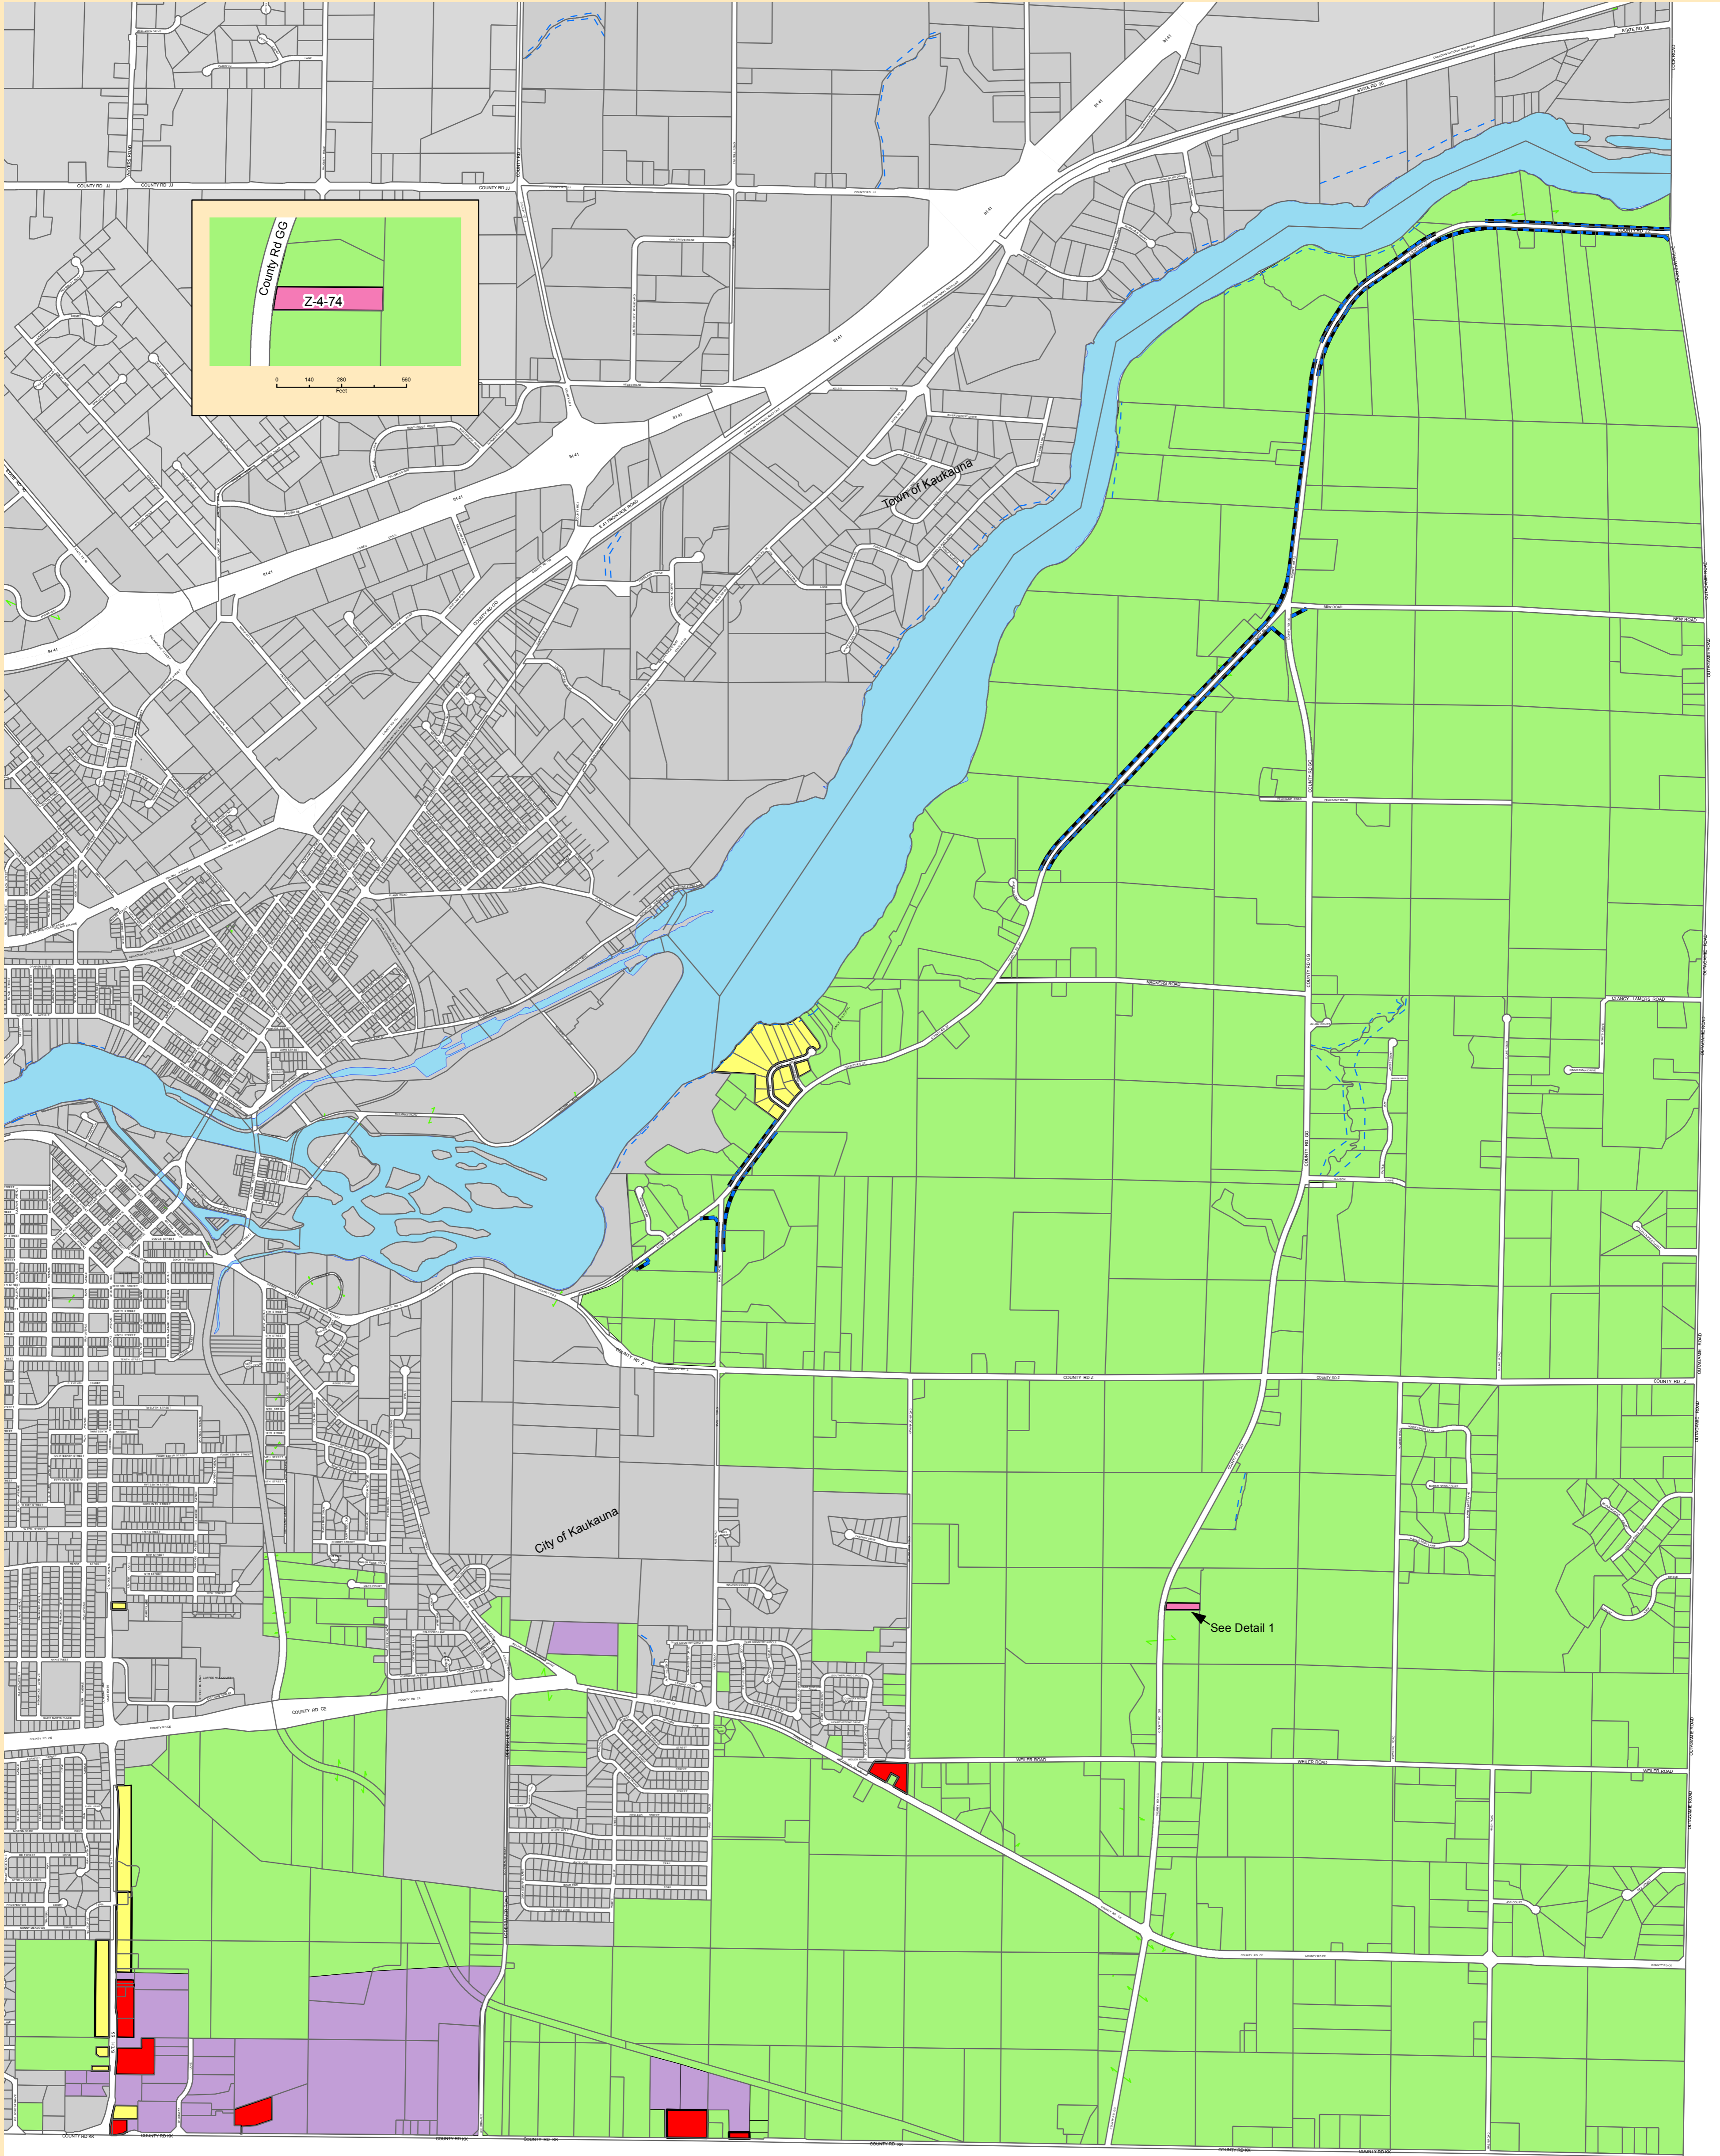

Town of Buchanan (East) Zoning Atlas

See Detail 1

	RSF - SINGLE-FAMILY RESIDENTIAL		CL - LOCAL COMMERCIAL		AGD - GENERAL AGRICULTURE
	RTF - TWO-FAMILY RESIDENTIAL		CP - PLANNED COMMERCIAL		IND - INDUSTRIAL
	RMF - MULTI-FAMILY RESIDENTIAL