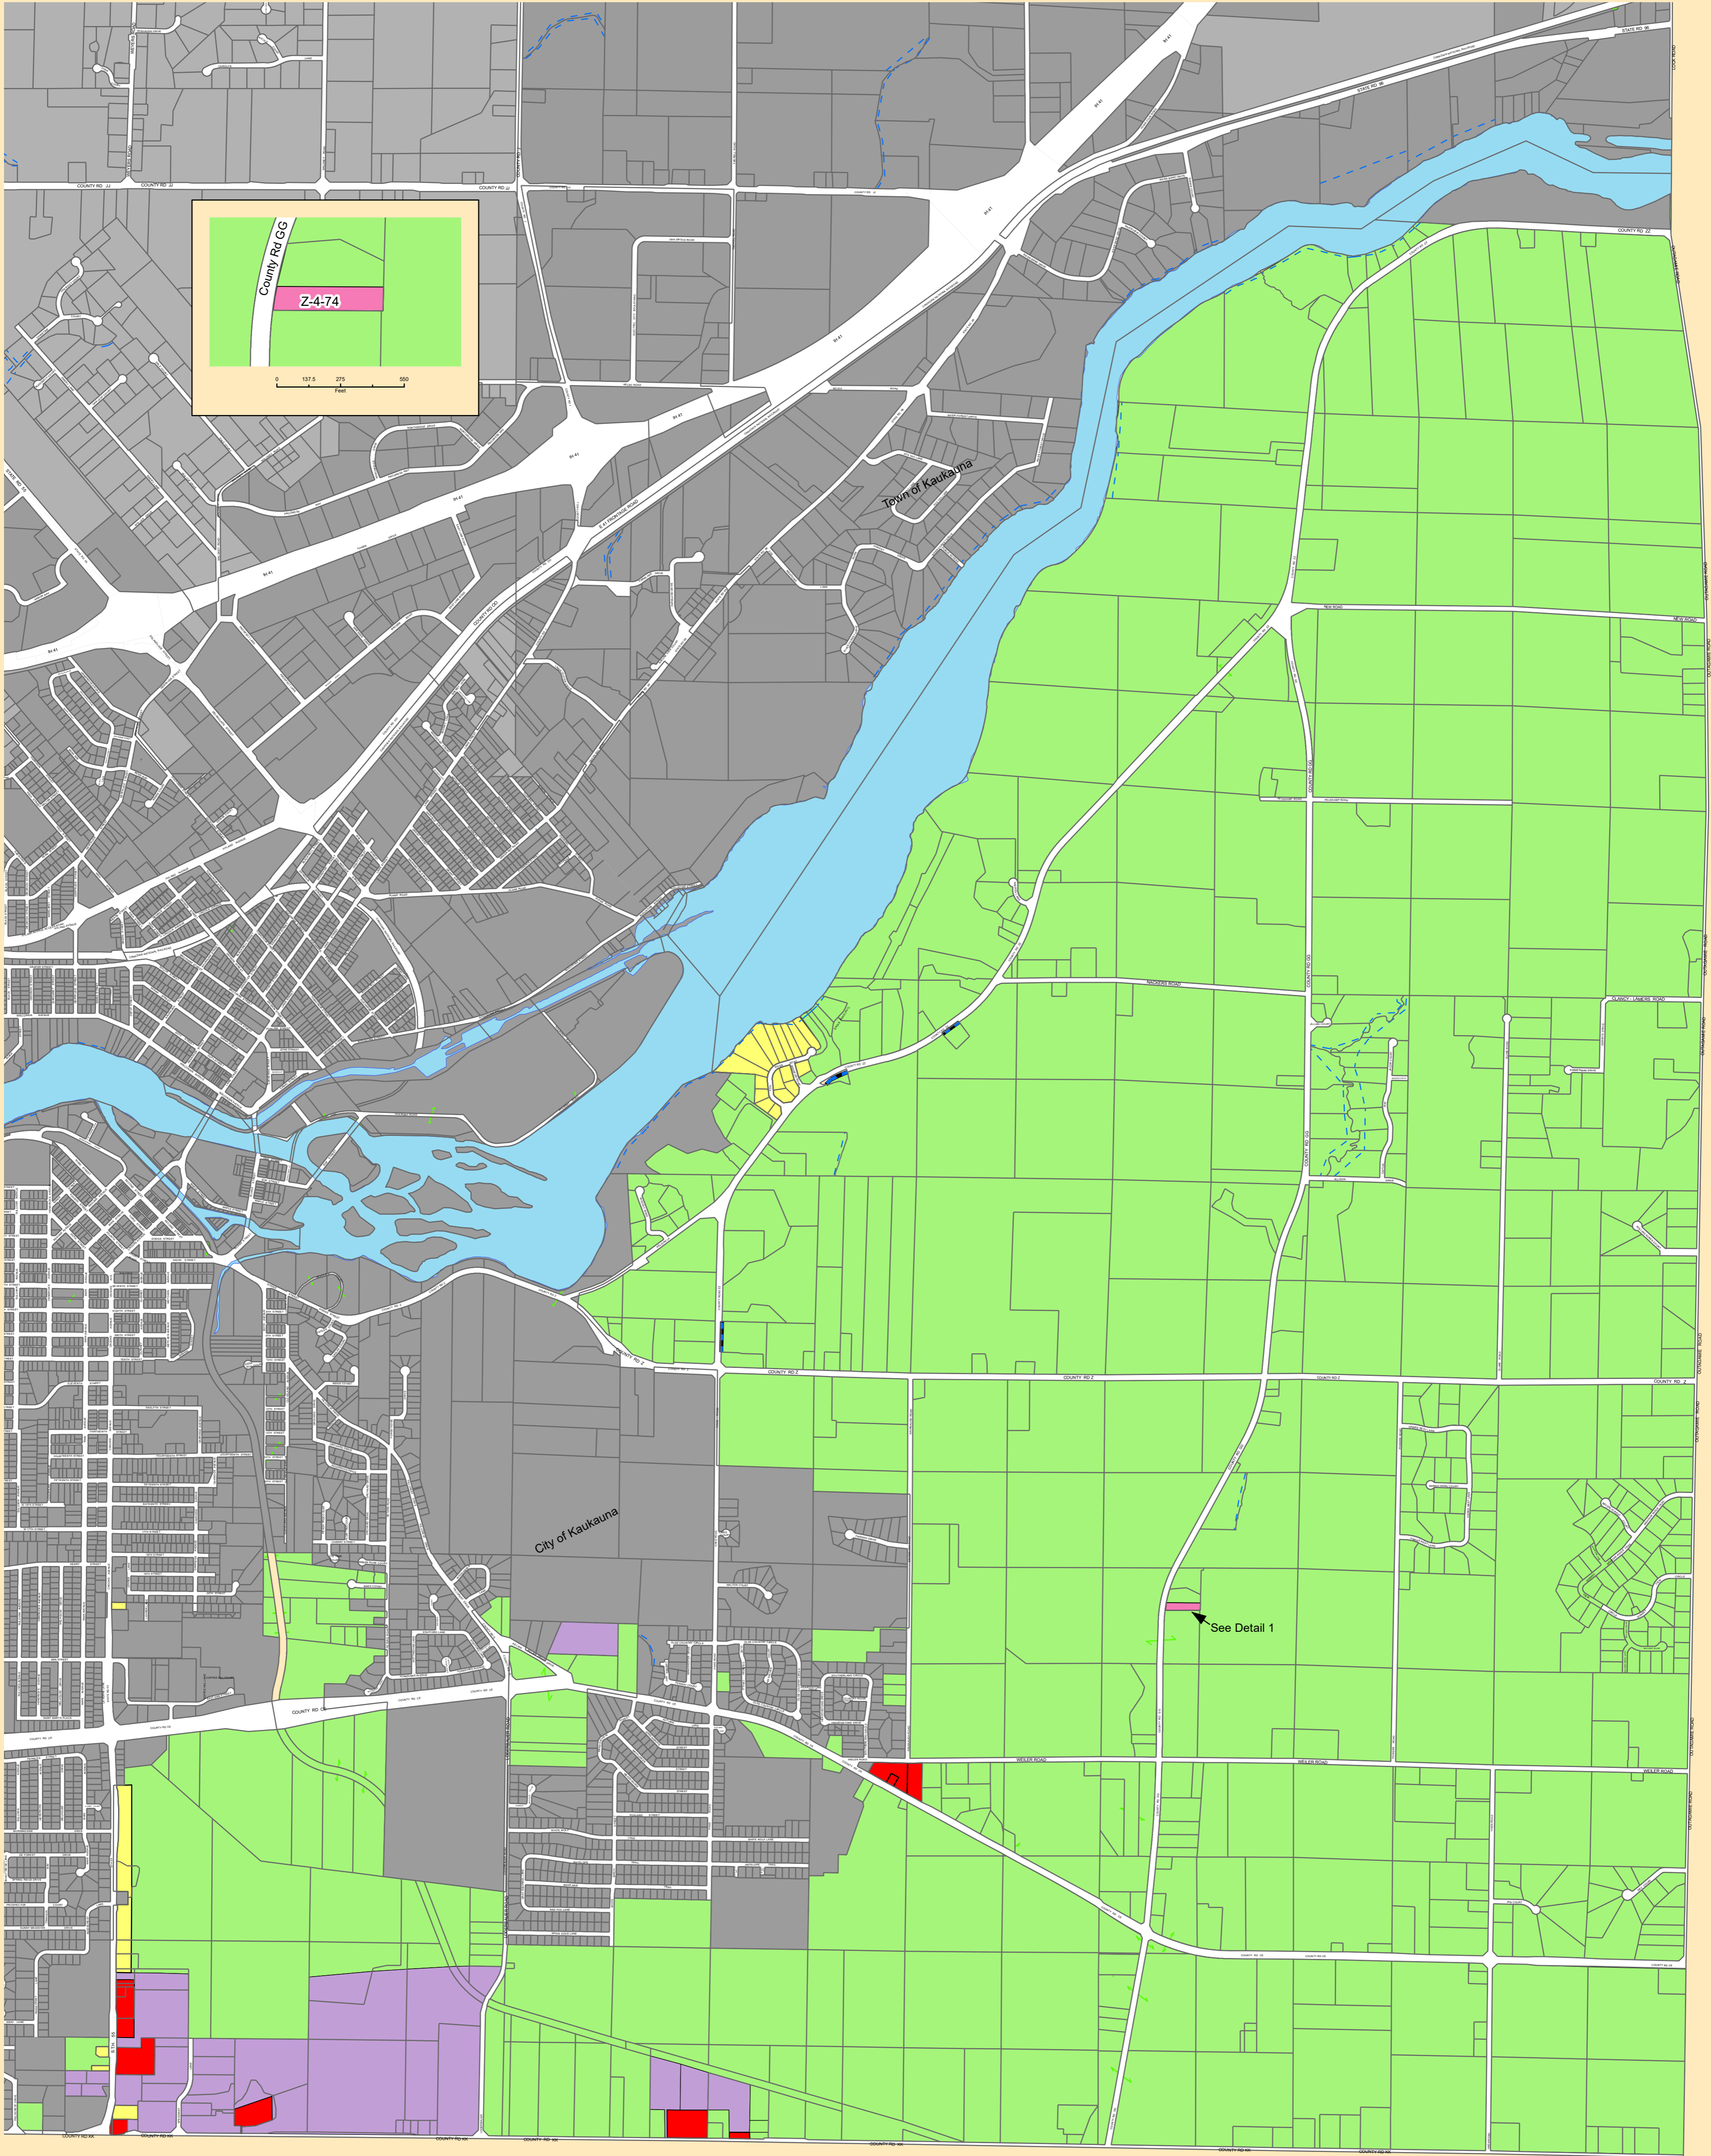

Town of Buchanan (East) Zoning Atlas

	RSF - SINGLE-FAMILY RESIDENTIAL		CL - LOCAL COMMERCIAL		AGD - GENERAL AGRICULTURE
	RTF - TWO-FAMILY RESIDENTIAL		CP - PLANNED COMMERCIAL		IND - INDUSTRIAL
	RMF - MULTI-FAMILY RESIDENTIAL				