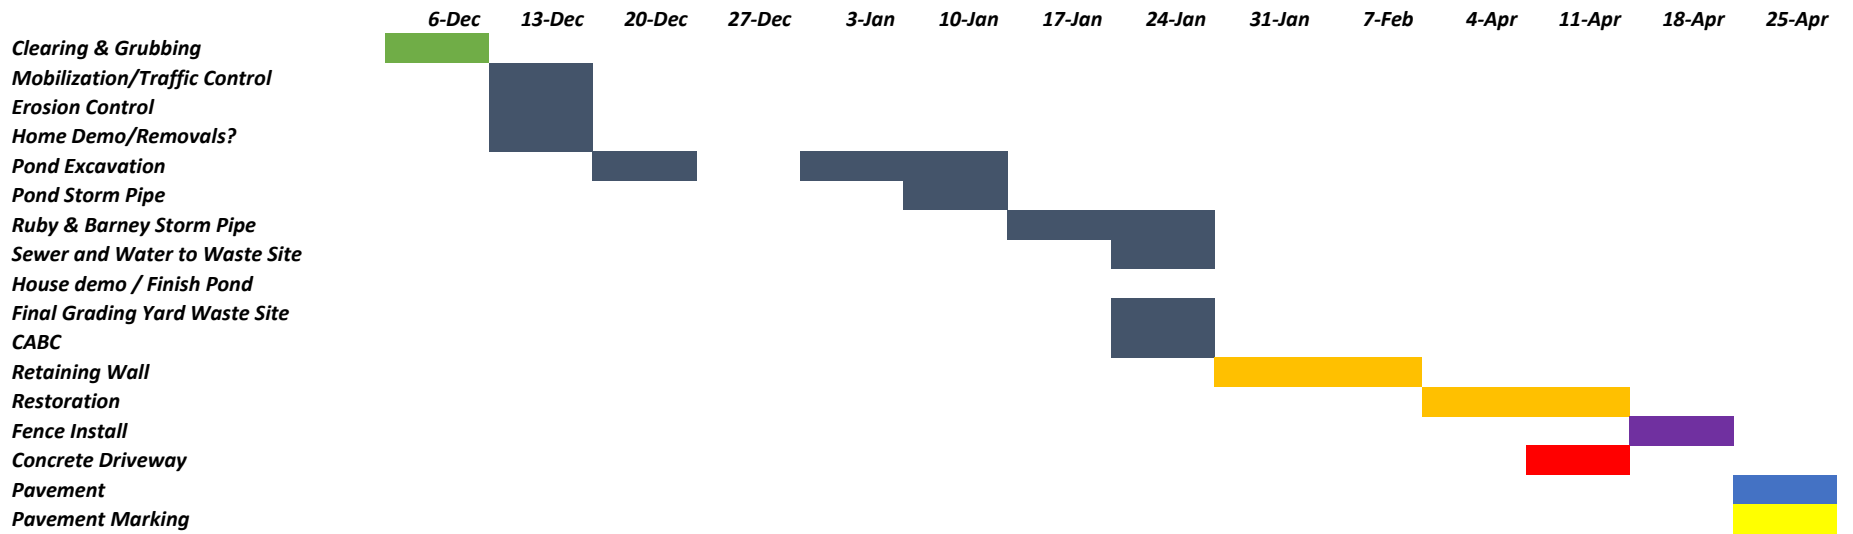

**Buchanan Storm Water Facility & Yard Waste**

- Advance
- Onsite
- McDonald
- JFI
- NEA
- Fortress Fence
- Century Fence