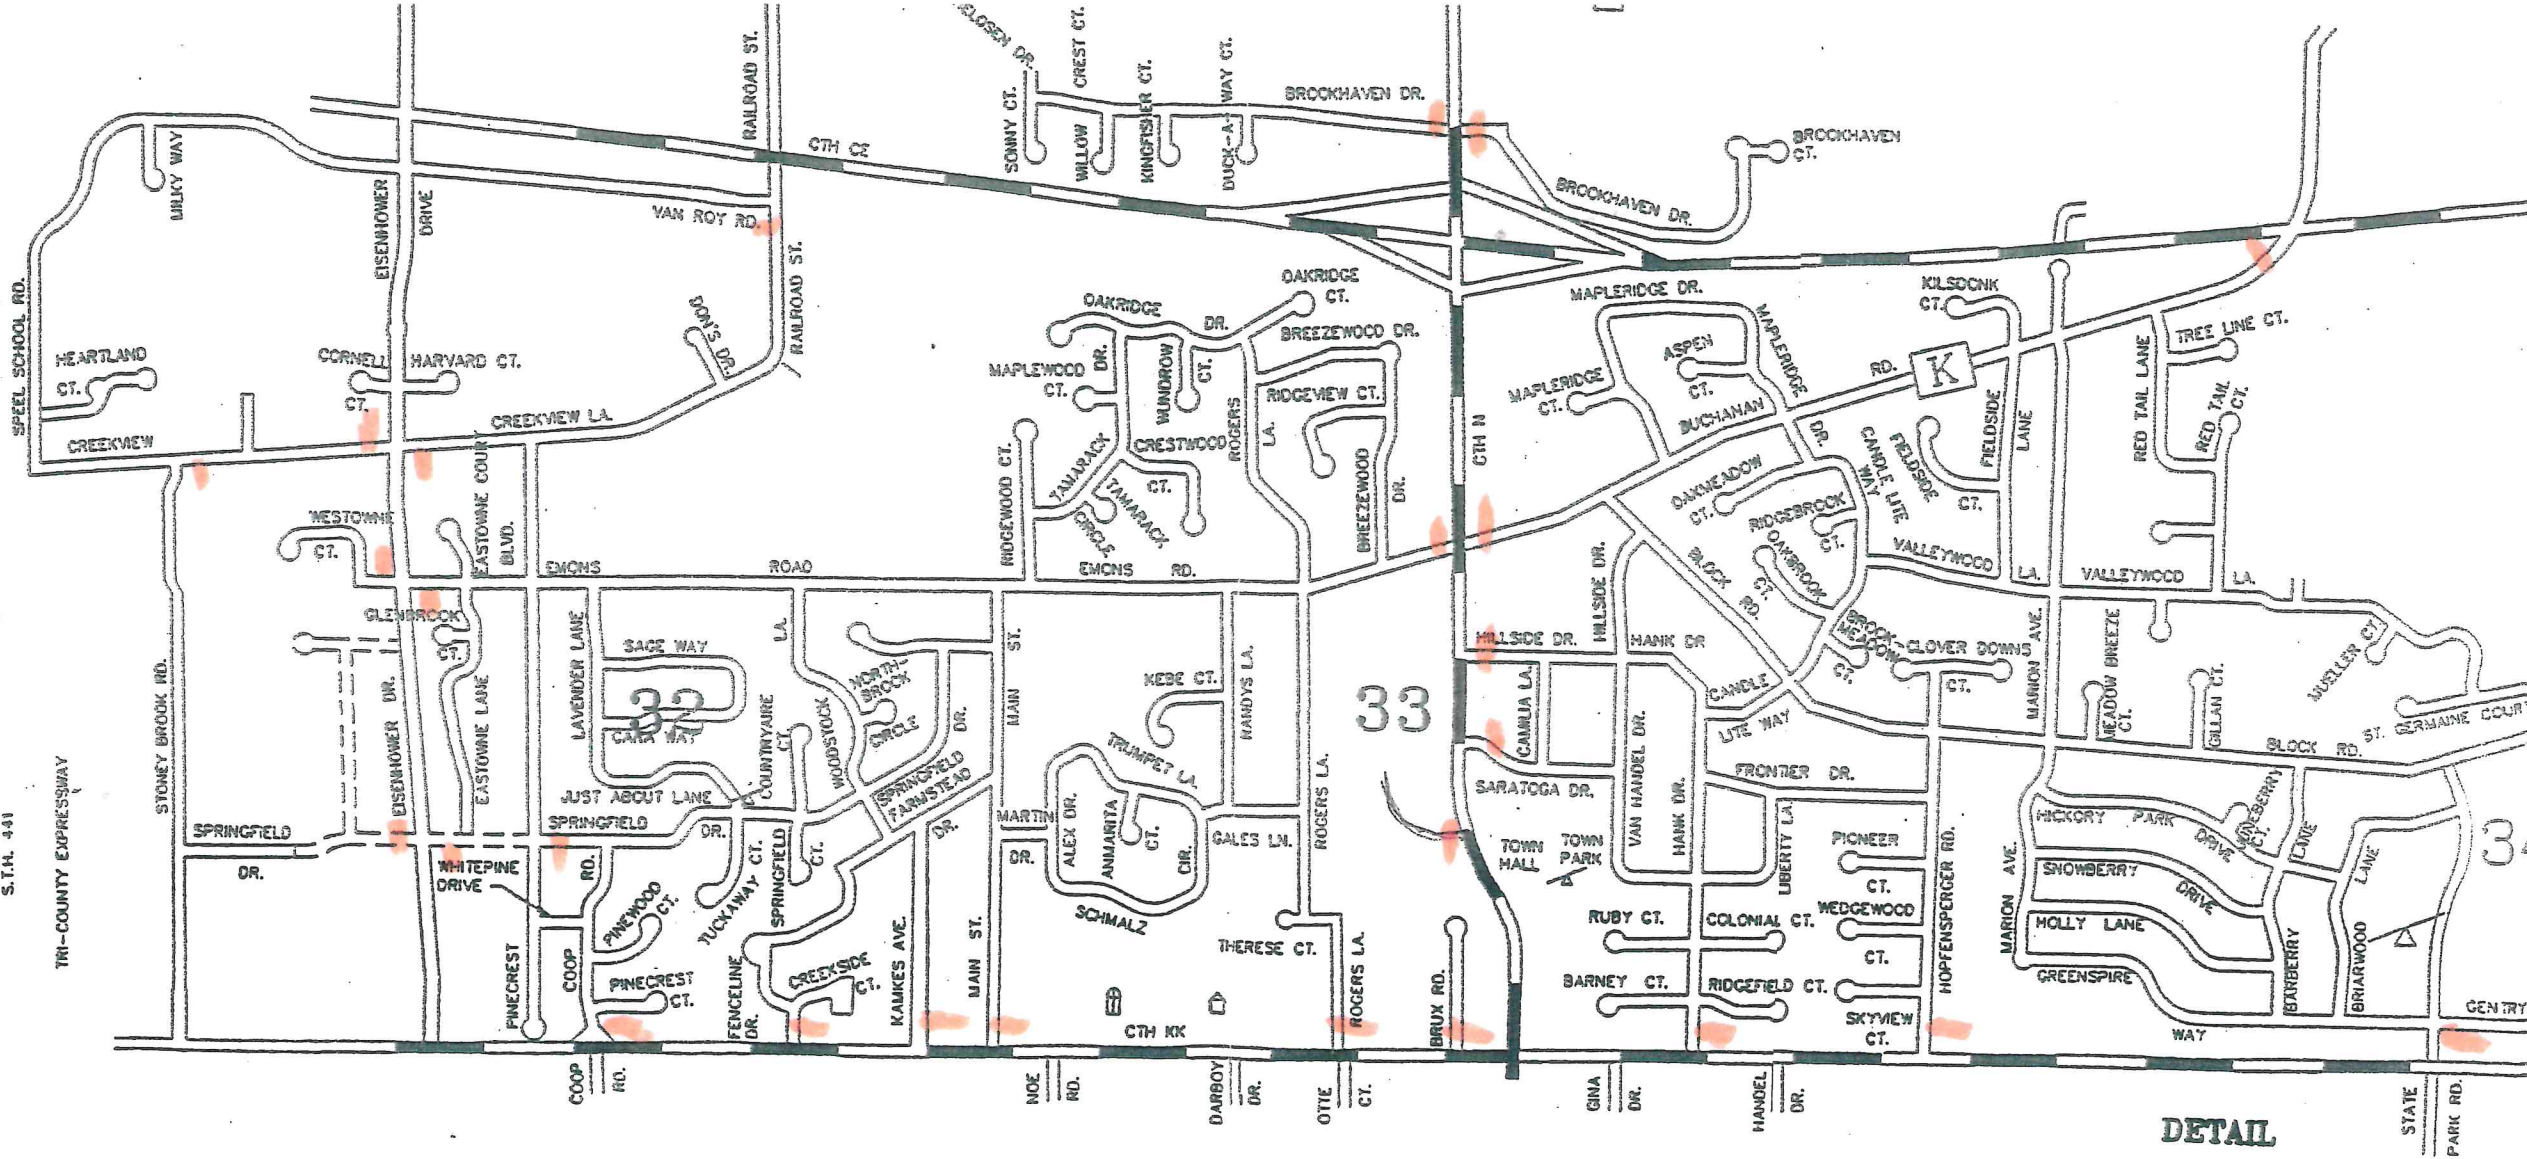

S.T.H. 441

TRI-COUNTY EXPRESSWAY

Weight Limits  
 28 signs

DETAIL

Plus  
 Block  
 KK & De Bruin